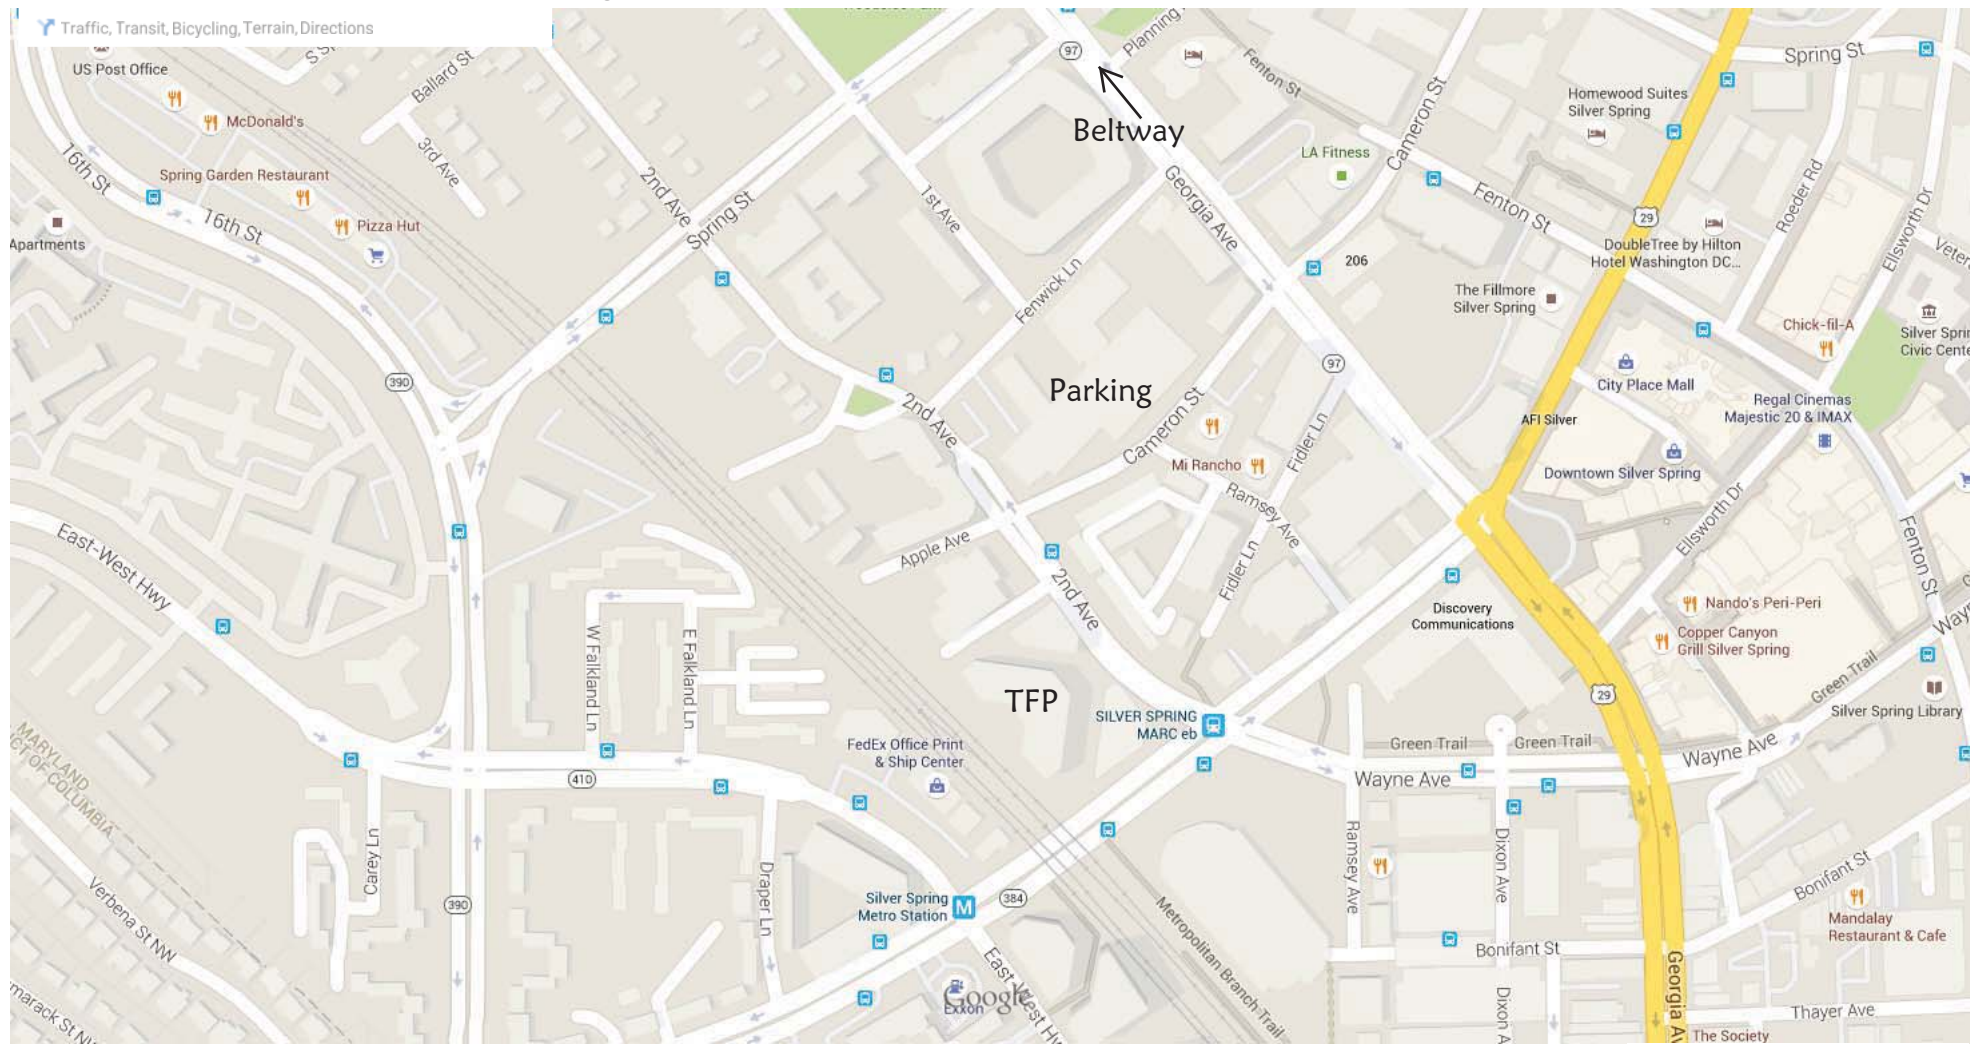

Directions to Thalheimer Financial Planning

Thalheimer Financial Planning

8403 Colesville Road

Suite 1100

Silver Spring, MD 20910

Phone: 301-589-6868

Fax: 240-331-2277

Steve@ThalheimerFinancialPlanning.com

www.ThalheimerFinancialPlanning.com

From the Capital Beltway/I-495:

Take the exit for Georgia Avenue South towards downtown Silver Spring.

Travel South on Georgia Avenue for approximately 1.25 miles.

Turn right onto Cameron St.

The Montgomery County operated Cameron St. Parking Garage is on your right about 500 ft.

After parking, walk towards Second Avenue and turn left.

Walk down the hill towards Colesville Rd. and the building will be on your right - #8403, Metro Plaza II.

Pass through security in the lobby (you will need to show ID).

Come to the 11th floor, Suite 1100.